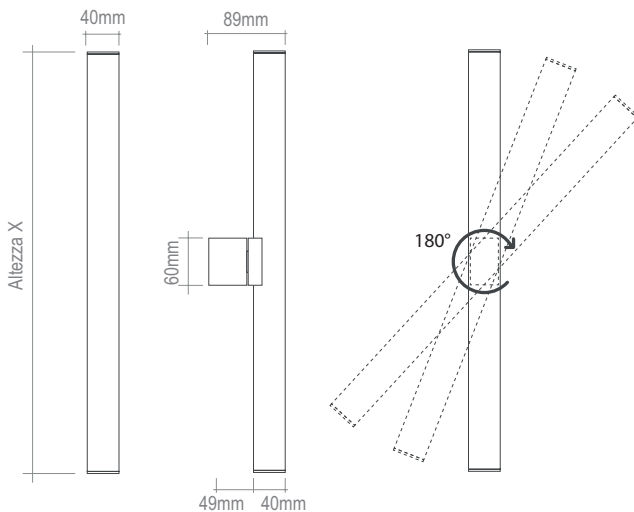

Product features

MADE IN ITALY

Voltage:	100-277VAc
IP Grade:	IP20 (internal use only)
Operating T°:	-20 °C +40 °C
Lifespan:	50.000 hours without changes in light intensity 100.000 hours of absolute duration
Dimmer:	integrated
Light color:	warm white (3000°K) or cool white (5000°K)
Material:	plastic and plexiglass
Fixture Color:	black
Diffuser:	opal white
Sizes:	Ø40mm h311mm - 611mm