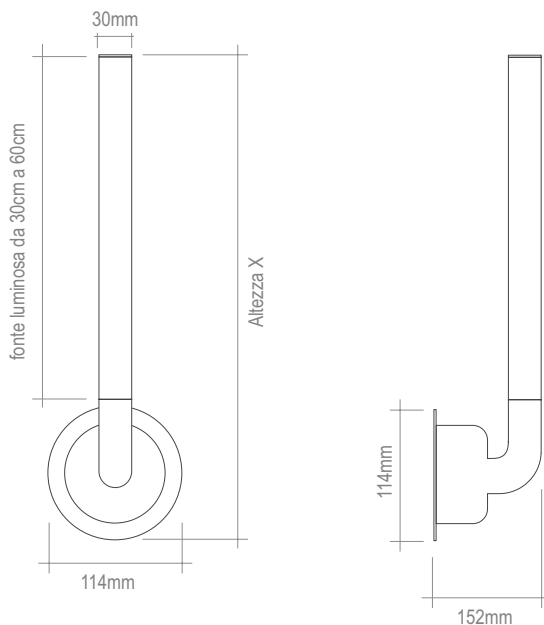

The structure is in black plastic and the power supply is located inside. Wall mounting is provided through hidden screw holes integrated into the structure.

The lamp is available in 30cm and 60cm in both warm white / cool white versions.

Product features

MADE IN ITALY

Voltage:	100-277VAc
IP Grade:	IP20 (internal use only)
Operating T°:	-20 °C +40 °C
Lifespan:	50.000 hours without changes in light intensity 100.000 hours of absolute duration
Dimmer:	integrated
Light color:	warm white (3000°K) - cool white (5000°K)
Fixture Color:	black
Diffuser:	opal white